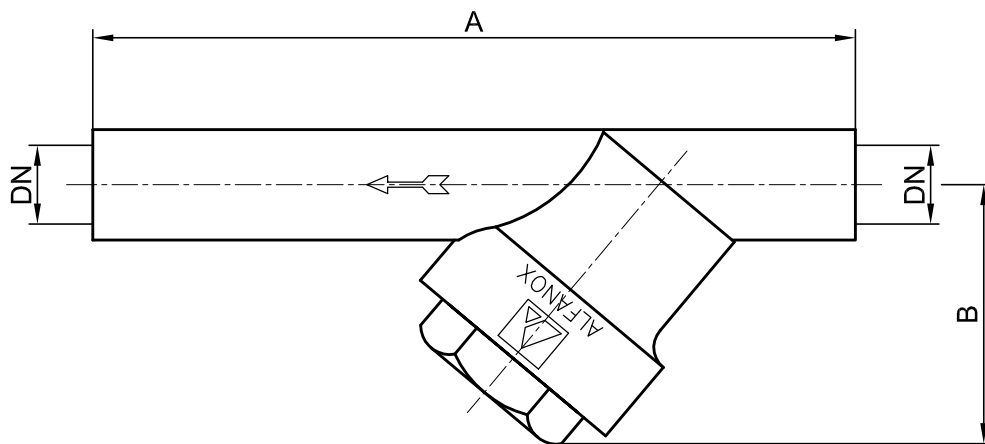

**STAINLESS STEEL  
BUTT WELDED & FLANGED  
FREE FLOW / FILTER**

**SERIES : 390**

DN		A	B	Kv	WEIGHT (KG)
15	1/2"	145	51	4,9	0,55
20	3/4"	145	57	7,6	0,65
25	1"	155	66	13,7	0,75
32	1 1/4"	175	78	20,7	0,95
40	1 1/2"	195	88	34,2	1,90
50	2"	225	104	48,6	2,55

**ALFANOX**

For the spare part orders, notifying us about the part number at the chart below and also the serial number on the filter are adequate.

SPARE PART LIST		
PART NO	PART NAME	MATERIAL
01	BODY SEALING GASKET	PTFE
02	FILTER ELEMENT	INOX