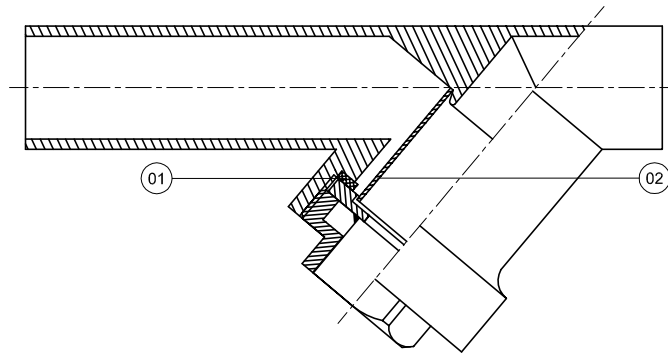

**STAINLESS STEEL  
BUTT WELDED & FLANGED  
FREE FLOW / FILTER**

**SERIES : 390**

DN		A	B	Kv	WEIGHT (KG)
15	1/2"	145	51	4,9	0,55
20	3/4"	145	57	7,6	0,65
25	1"	155	66	13,7	0,75
32	1 1/4"	175	78	20,7	0,95
40	1 1/2"	195	88	34,2	1,90
50	2"	225	104	48,6	2,55

**ALFANOX**

For the spare part orders, notifying us about the part number at the chart below and also the serial number on the filter are adequate.

SPARE PART LIST		
PART NO	PART NAME	MATERIAL
01	BODY SEALING GASKET	PTFE
02	FILTER ELEMENT	INOX