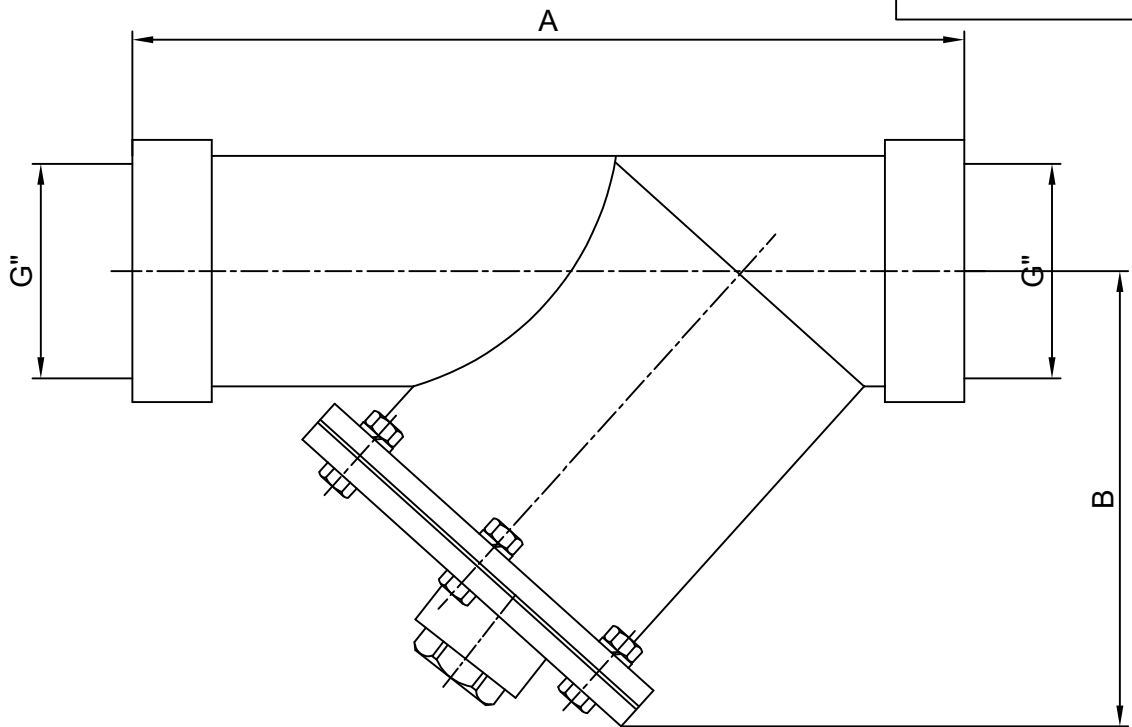

**STAINLESS STEEL STRAINERS
 THREADED
 LINEAR FLOW (Y TYPE)**

SERIES : 391

DN		A	B
65	2 1/2"	255	185
80	3"	280	205
100	4"	350	260
125	5"	400	315
150	6"	480	390
200	8"	600	510
250	10"	730	630
300	12"	850	735
350	14"	1000	825

ALFANOX

For the spare part orders, notifying us about the part number at the chart below and also the serial number on the valve are adequate.

SPARE PART LIST		
PART NO	PART NAME	MATERIAL
01	DRAIN TAP GASKET	PTFE
02	COVER O-RING	NBR / SILICONE
03	STRAINER	INOX