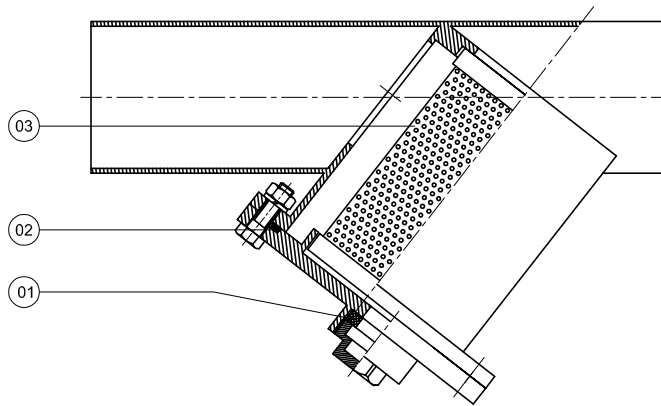

**STAINLESS STEEL STRAINERS
 THREADED
 LINEAR FLOW (Y TYPE)**

SERIES : 391

DN		A	B
65	2 1/2"	255	185
80	3"	280	205
100	4"	350	260
125	5"	400	315
150	6"	480	390
200	8"	600	510
250	10"	730	630
300	12"	850	735
350	14"	1000	825

ALFANOX

For the spare part orders, notifying us about the part number at the chart below and also the serial number on the valve are adequate.

SPARE PART LIST		
PART NO	PART NAME	MATERIAL
01	DRAIN TAP GASKET	PTFE
02	COVER O-RING	NBR / SILICONE
03	STRAINER	INOX