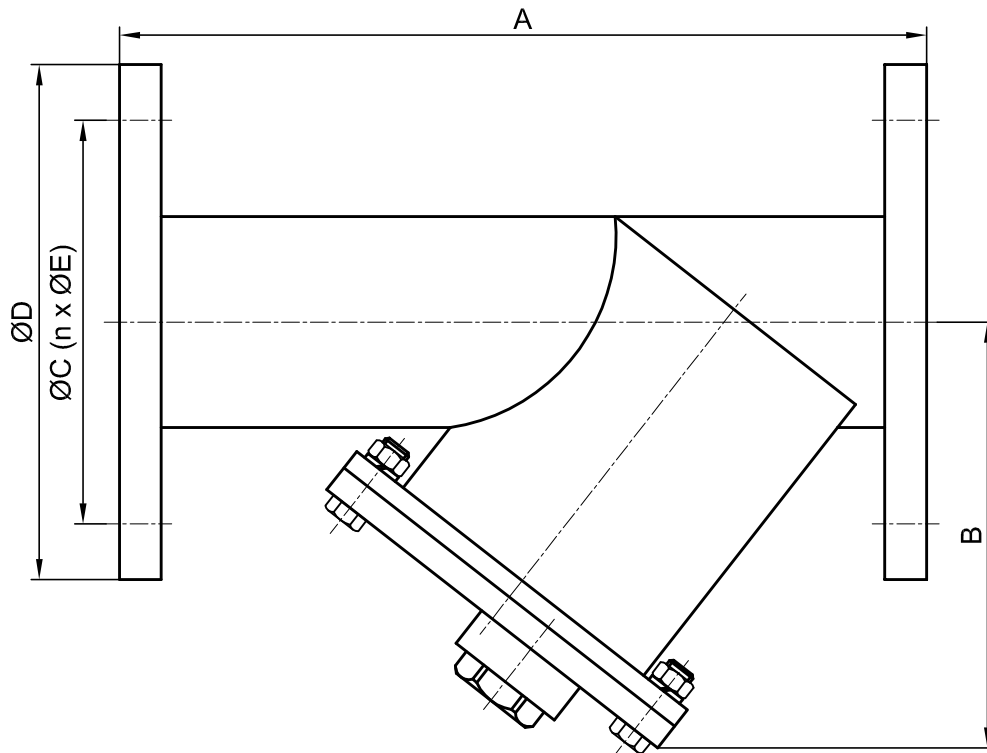

**STAINLESS STEEL
BUTT WELDED & FLANGED
FREE FLOW / FILTER**

SERIES : 391

DN		A	B	ØC	ØD	n	ØE	WEIGHT (KG)
65	2 1/2"	290	150	145	185	4	18	9,80
80	3"	310	185	160	200	8	18	11,90
100	4"	350	210	180	220	8	18	16,35
125	5"	400	250	210	250	8	18	23,50
150	6"	480	285	240	285	8	22	31,20

ALFANOX

For the spare part orders, notifying us about the part number at the chart below and also the serial number on the filter are adequate.

SPARE PART LIST		
PART NO	PART NAME	MATERIAL
01	DRAIN TAP GASKET	PTFE
02	COVER O-RING	NBR / SILICONE
03	FILTER CARTRIDGE	INOX

Filter cartridge material : Ø1,5 mm.perforated S.S. (our standard)