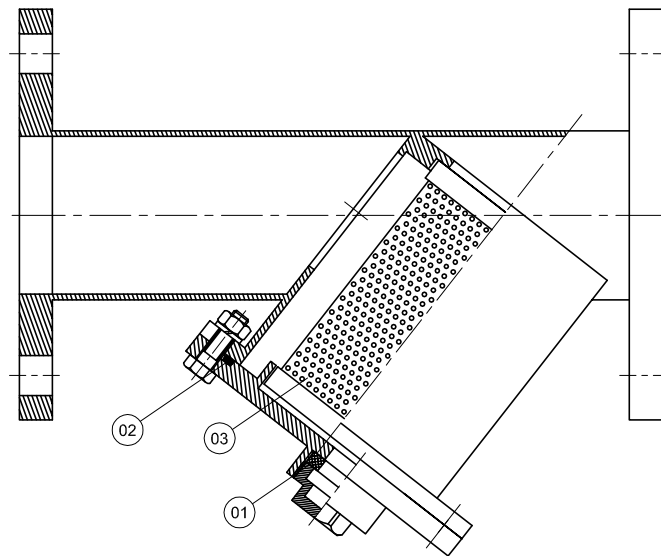

**STAINLESS STEEL
BUTT WELDED & FLANGED
FREE FLOW / FILTER**

SERIES : 391

DN		A	B	ØC	ØD	n	ØE	WEIGHT (KG)
65	2 1/2"	290	150	145	185	4	18	9,80
80	3"	310	185	160	200	8	18	11,90
100	4"	350	210	180	220	8	18	16,35
125	5"	400	250	210	250	8	18	23,50
150	6"	480	285	240	285	8	22	31,20

ALFANOX

For the spare part orders, notifying us about the part number at the chart below and also the serial number on the filter are adequate.

SPARE PART LIST		
PART NO	PART NAME	MATERIAL
01	DRAIN TAP GASKET	PTFE
02	COVER O-RING	NBR / SILICONE
03	FILTER CARTRIDGE	INOX

Filter cartridge material : Ø1,5 mm.perforated S.S. (our standard)